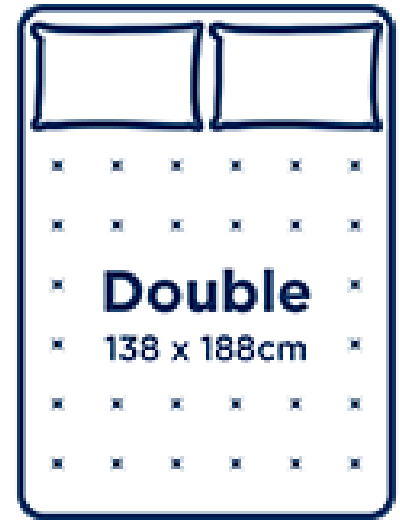

## Counter height

Distance from the floor to the top of the surface

**Stool & counter measurement guide**

**Optimal bar stool height for 90cm counter**

# Desk Dimension

# Sofa Dimension

# Bed Dimension