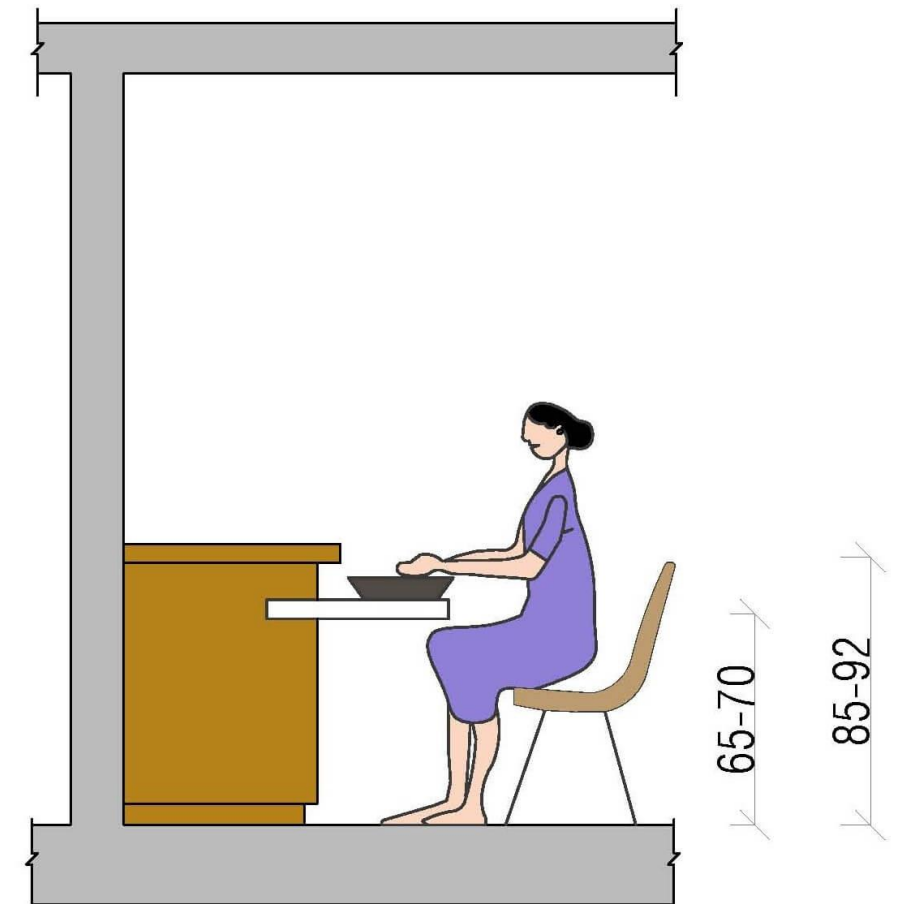

# Wardrobe Dimension

# Kitchen

Correct Design of Cabinet Bases for Convenient Cleaning and Working (>8cm)

Pull Out Worktop for Use when Seated

Normal Table Height of 85 cm Lies Between the Best Height for Baking and Dish Washing

<b>Furniture dimension</b>	<b>cm</b>
Work surface height	76
Work surface length	130
Work surface depth	50
Knee clearance height	58
Seat height	46
Seat depth	40
Seat width	38
Back seat height	37

<b>Furniture Dimension</b>		<b>Size (cm)</b>
Chair	Chair Seat Height (CSH)	46
	Chair Seat Depth (CSD)	40
	Chair Seat Width (CSW)	45
	Chair Backrest Height (CBH)	48
Table	Table Height (TH)	76
	Underneath Table Height (UTH)	66