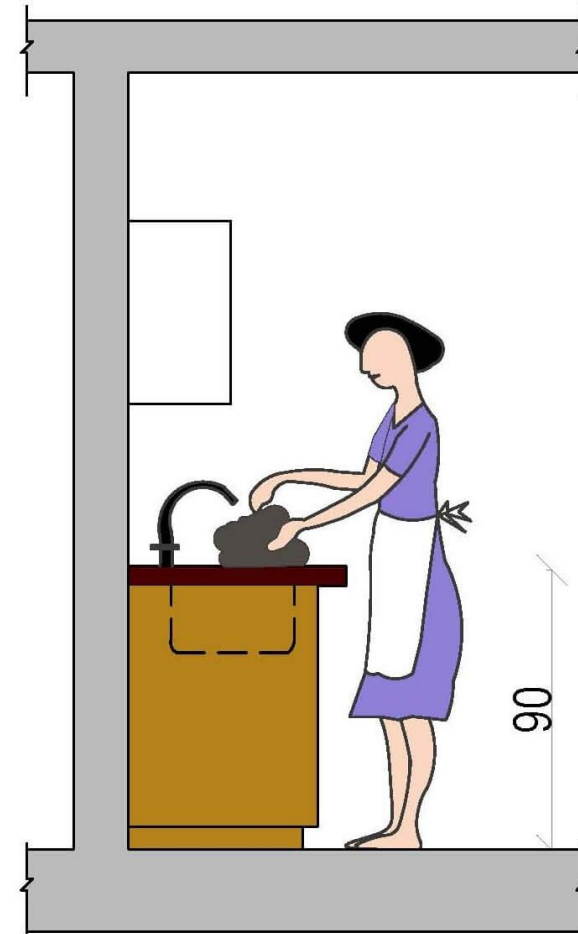

# Wardrobe Dimension

# Kitchen

Correct Design of Cabinet Bases for Convenient Cleaning and Working (>8cm)

Pull Out Worktop for Use when Seated

Normal Table Height of 85 cm Lies Between the Best Height for Baking and Dish Washing

<b>Furniture dimension</b>	<b>cm</b>
Work surface height	76
Work surface length	130
Work surface depth	50
Knee clearance height	58
Seat height	46
Seat depth	40
Seat width	38
Back seat height	37

<b>Furniture Dimension</b>		<b>Size (cm)</b>
Chair	Chair Seat Height (CSH)	46
	Chair Seat Depth (CSD)	40
	Chair Seat Width (CSW)	45
	Chair Backrest Height (CBH)	48
Table	Table Height (TH)	76
	Underneath Table Height (UTH)	66