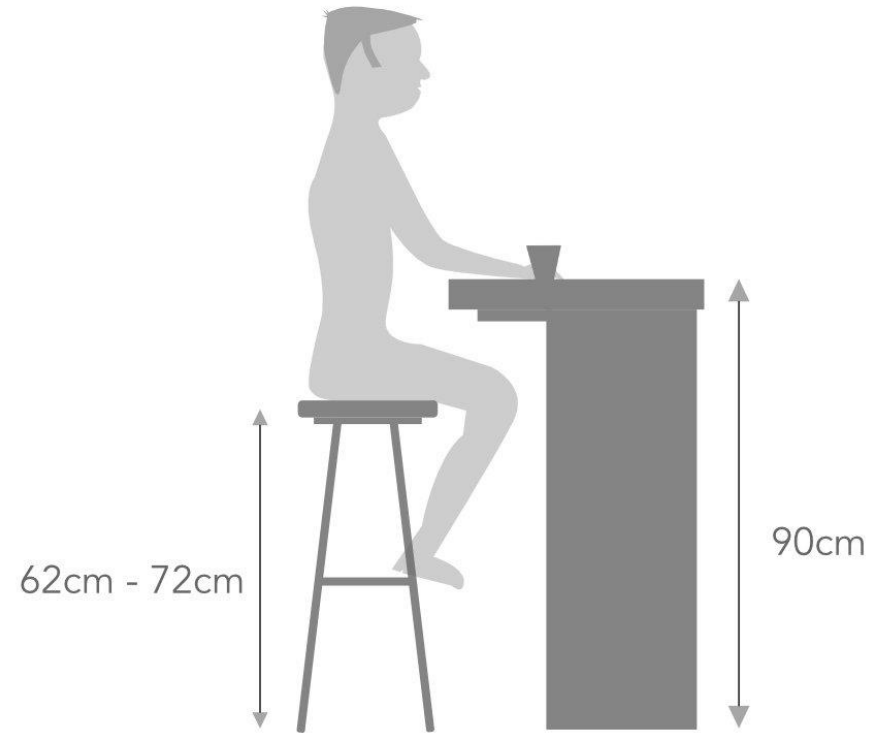

## Seat height

Distance from the floor to the top of the seat

## Counter height

Distance from the floor to the top of the surface

**Stool & counter measurement guide**

**Optimal bar stool height for 90cm counter**

# Desk Dimension

# Bed Dimension