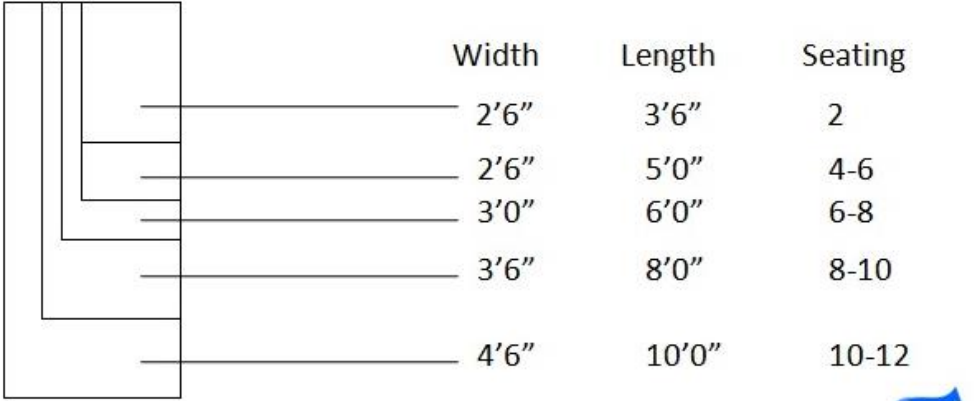

Rectangular Dining Table Size

You can use the rectangular dining table dimensions for the width and length of an oval dining table.