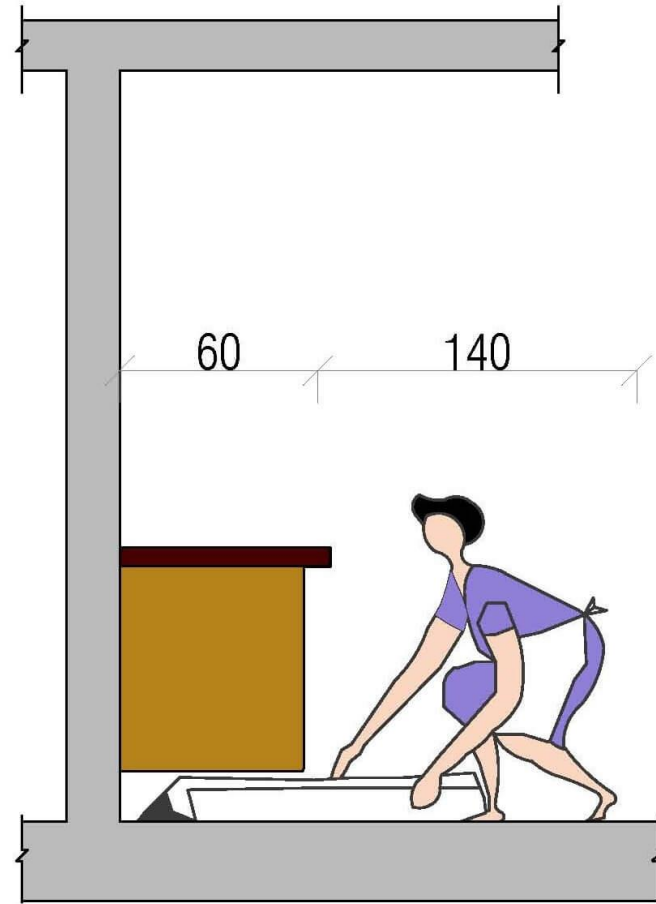

# Bed Dimension

# Wardrobe Dimension

# Kitchen

Correct Design of Cabinet Bases for Convenient Cleaning and Working (>8cm)

Pull Out Worktop for Use when Seated

Normal Table Height of 85 cm Lies Between the Best Height for Baking and Dish Washing

<b>Furniture dimension</b>	<b>cm</b>
Work surface height	76
Work surface length	130
Work surface depth	50
Knee clearance height	58
Seat height	46
Seat depth	40
Seat width	38
Back seat height	37

<b>Furniture Dimension</b>		<b>Size (cm)</b>
Chair	Chair Seat Height (CSH)	46
	Chair Seat Depth (CSD)	40
	Chair Seat Width (CSW)	45
	Chair Backrest Height (CBH)	48
Table	Table Height (TH)	76
	Underneath Table Height (UTH)	66