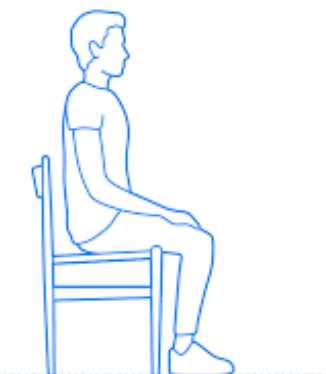

Assignment 6

ให้นักศึกษาปฏิบัติงาน

วาดสีน้ำเครื่องเรือน (Furniture)

1. เครื่องเรือนหลัก (โต๊ะทำงาน โต๊ะกินข้าว
ตู้ เก้าอี้ เติียง เก้าอี้รับแขก โซฟา ฯลฯ)

จำนวน 5 ชิ้น ชื่อ style

2. Prop

(โคมไฟ แจกัน ผ้าม่าน โคมตั้งพื้น โคมตั้งโต๊ะ นาฬิกา
เชิงเทียน กระจกต้นไม้ ฯลฯ) ชื่อ style

จำนวน 5 ชิ้น

Scale เดียวกัน หรือใกล้เคียง

มอบหมายงาน 17/1/65

กำหนดส่งงาน 24/1/65