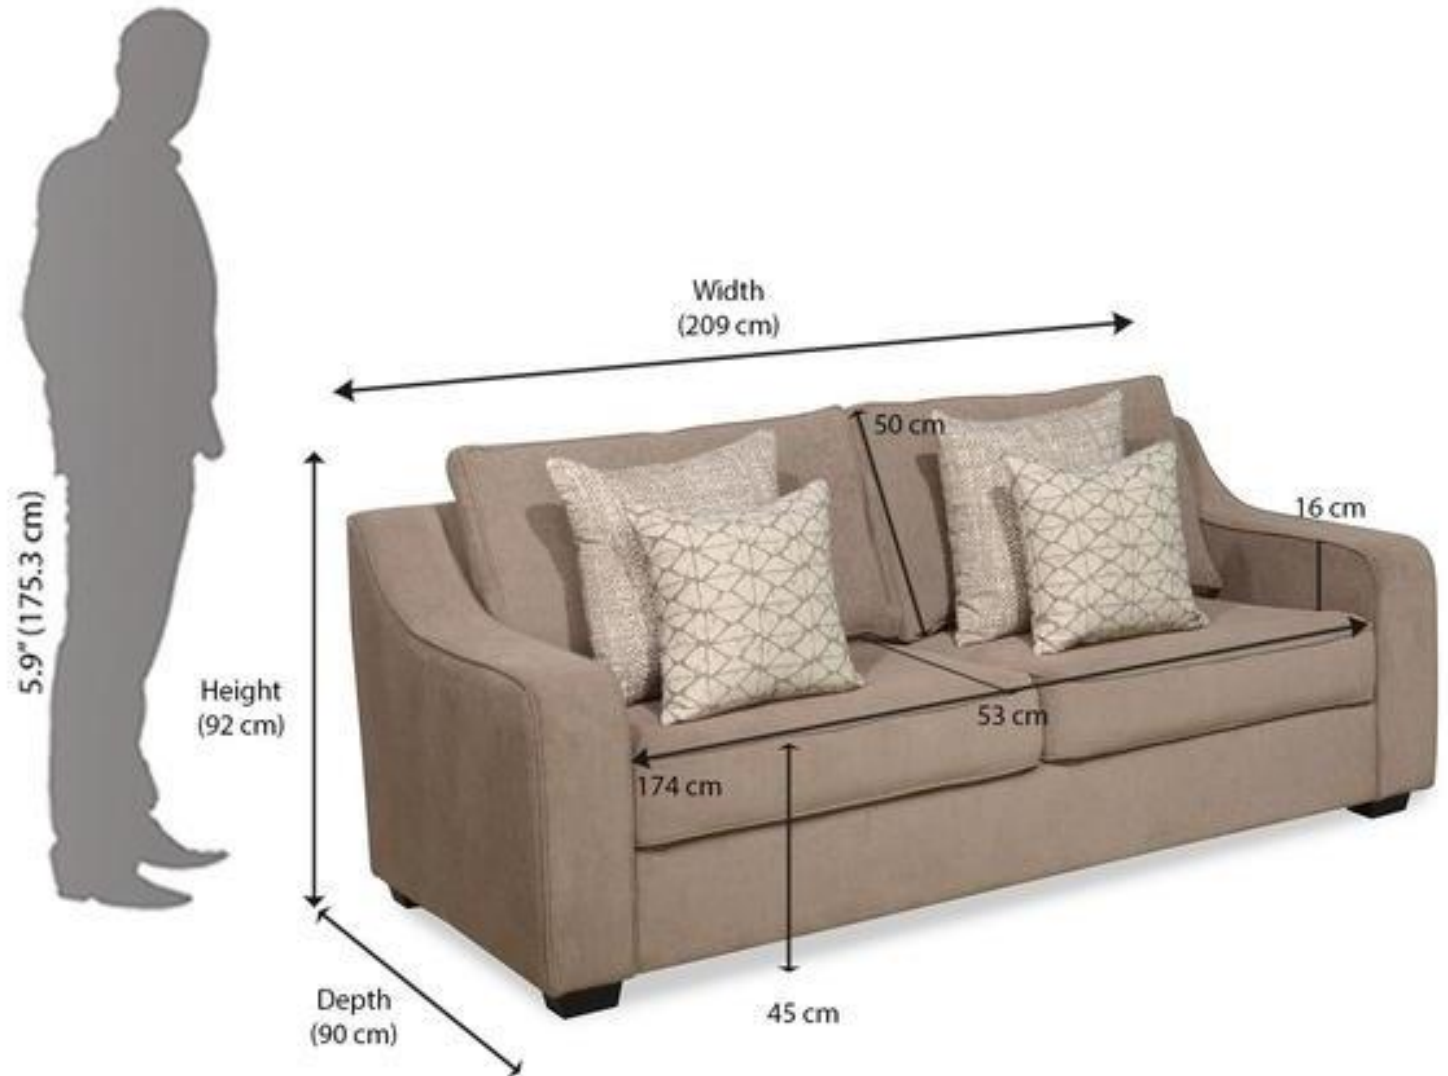

## Counter height

Distance from the floor to the top of the surface

**Stool & counter measurement guide**

**Optimal bar stool height for 90cm counter**

# Desk Dimension

# Sofa Dimension

# Bed Dimension