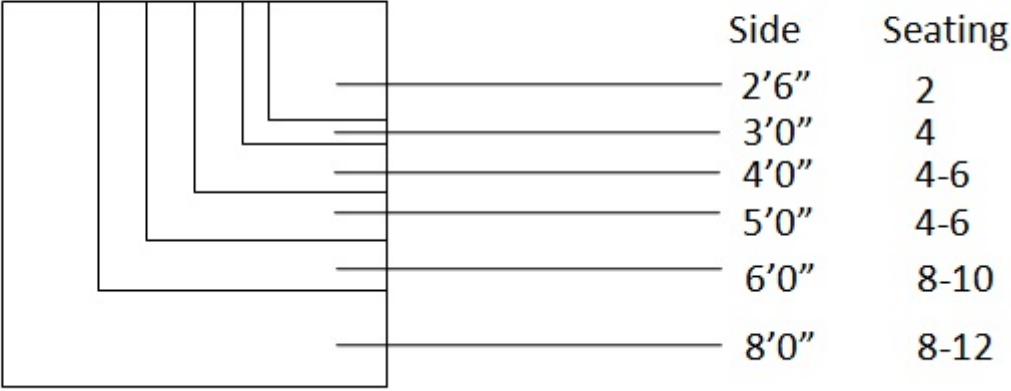

## Seats

4-6

6-8

8-10

10-12

## Length

68-72"

72-80"

80-92"

92-110"

# Square Dining Table Size