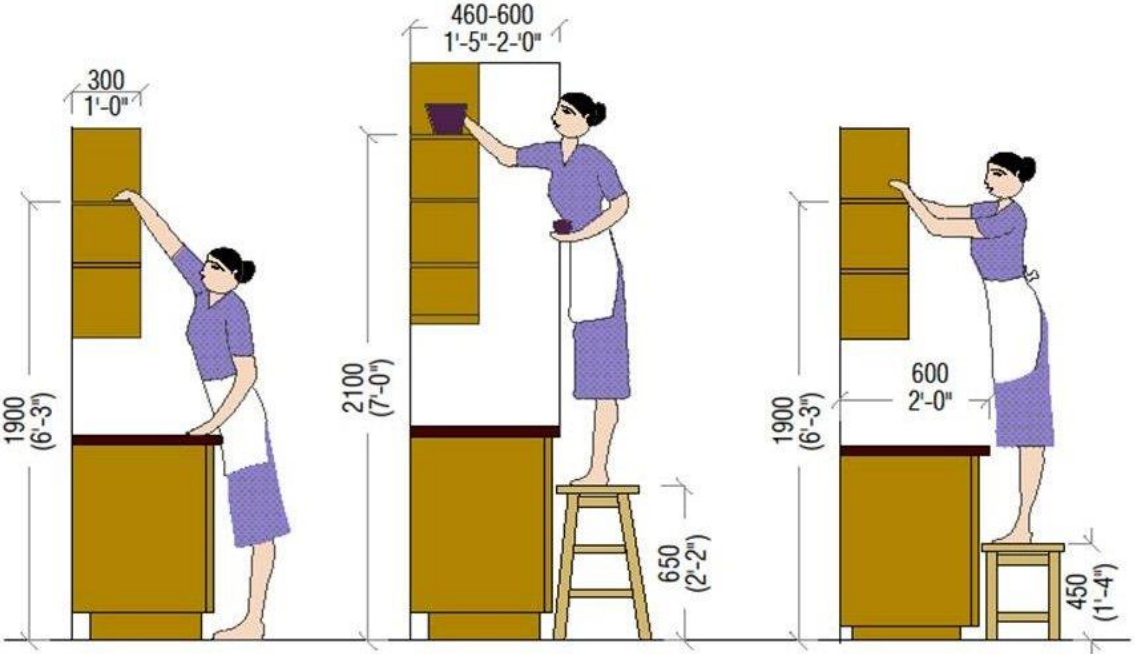

# Square Dining Table Size

# Rectangular Dining Table Size

You can use the rectangular dining table dimensions for the width and length of an oval dining table.

# Wardrobe Dimension

# Kitchen

Correct Design of Cabinet Bases for Convenient Cleaning and Working (>8cm)

Pull Out Worktop for Use when Seated

Normal Table Height of 85 cm Lies Between the Best Height for Baking and Dish Washing