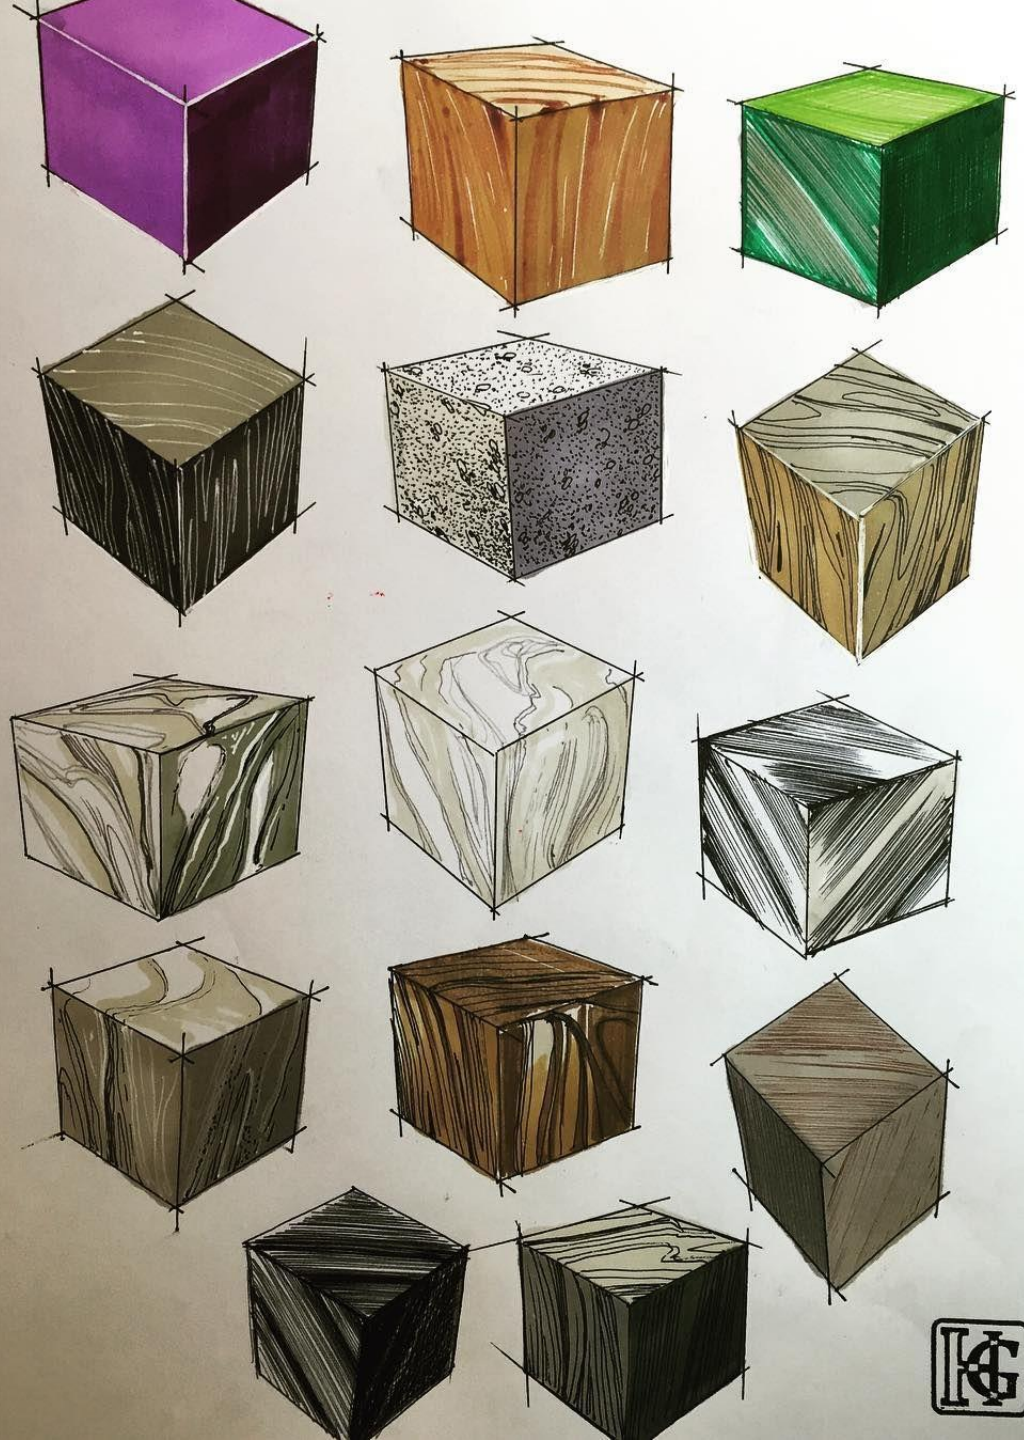

# VAUNT

DESIGN

<b>Furniture dimension</b>	<b>cm</b>
Work surface height	76
Work surface length	130
Work surface depth	50
Knee clearance height	58
Seat height	46
Seat depth	40
Seat width	38
Back seat height	37

<b>Furniture Dimension</b>		<b>Size (cm)</b>
Chair	Chair Seat Height (CSH)	46
	Chair Seat Depth (CSD)	40
	Chair Seat Width (CSW)	45
	Chair Backrest Height (CBH)	48
Table	Table Height (TH)	76
	Underneath Table Height (UTH)	66

# Material

shutterstock.com • 1014886000

shutterstock.com • 453848251

shutterstock.com • 1756082468

shutterstock.com • 256889413