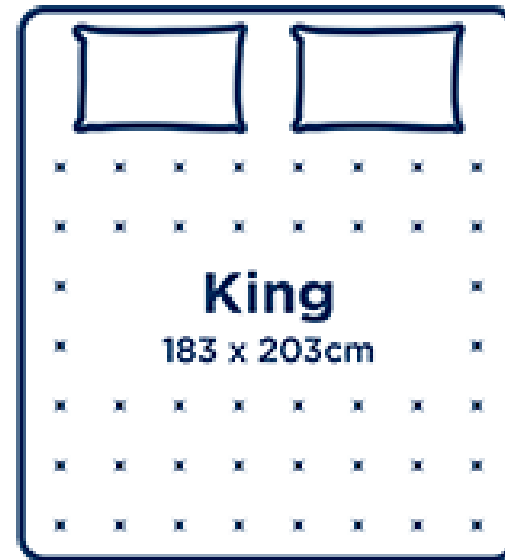

## Counter height

Distance from the floor to the top of the surface

**Stool & counter measurement guide**

**Optimal bar stool height for 90cm counter**

# Desk Dimension

# Sofa Dimension

# Bed Dimension