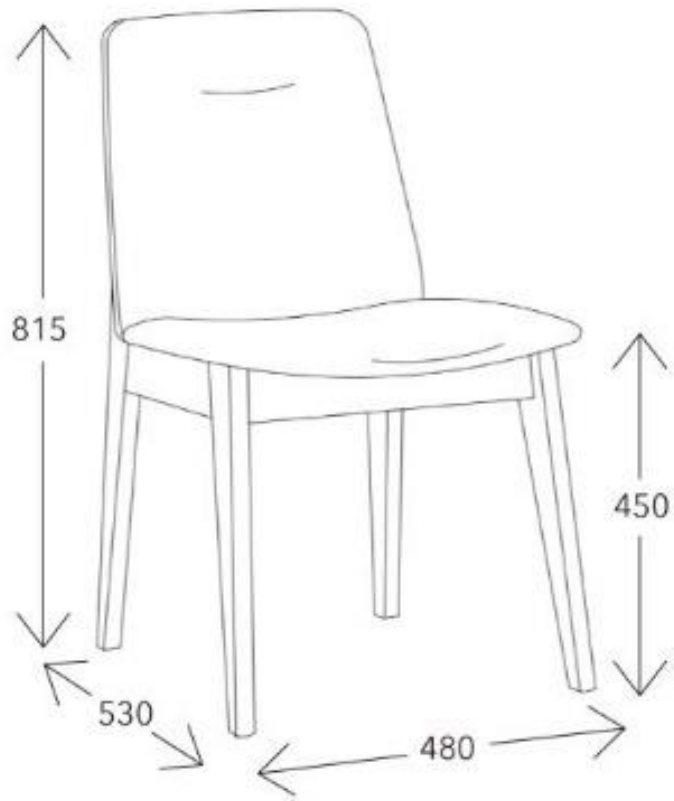

Chair Dimension