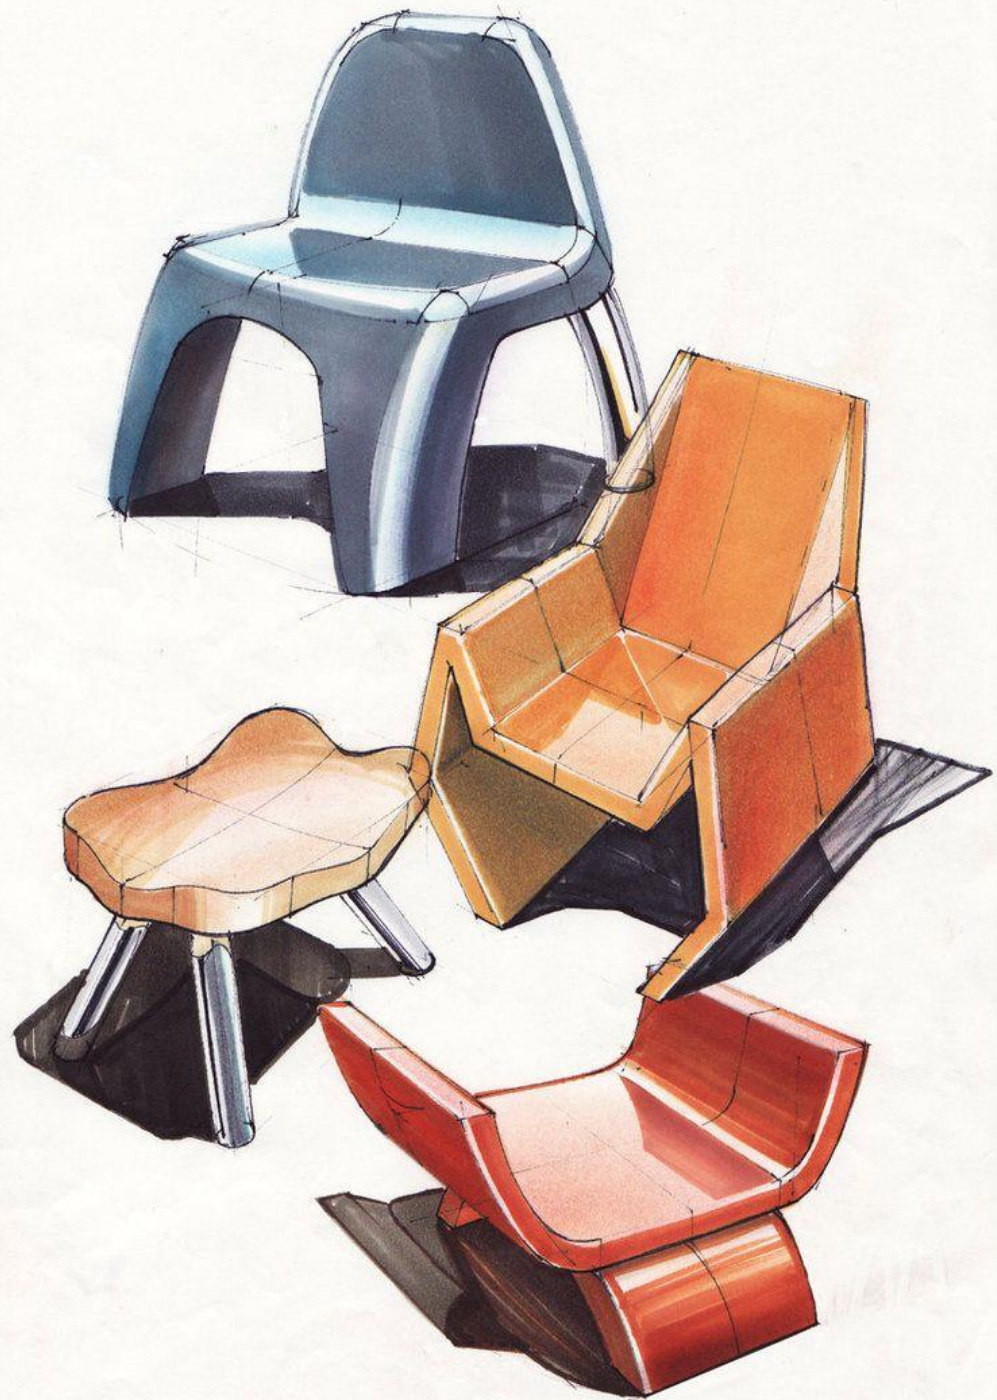

# VAUNT

DESIGN

<b>Furniture dimension</b>	<b>cm</b>
Work surface height	76
Work surface length	130
Work surface depth	50
Knee clearance height	58
Seat height	46
Seat depth	40
Seat width	38
Back seat height	37

<b>Furniture Dimension</b>		<b>Size (cm)</b>
Chair	Chair Seat Height (CSH)	46
	Chair Seat Depth (CSD)	40
	Chair Seat Width (CSW)	45
	Chair Backrest Height (CBH)	48
Table	Table Height (TH)	76
	Underneath Table Height (UTH)	66

# Material

shutterstock.com • 1014886000

shutterstock.com • 453848251

shutterstock.com • 1756082468

shutterstock.com • 256889413