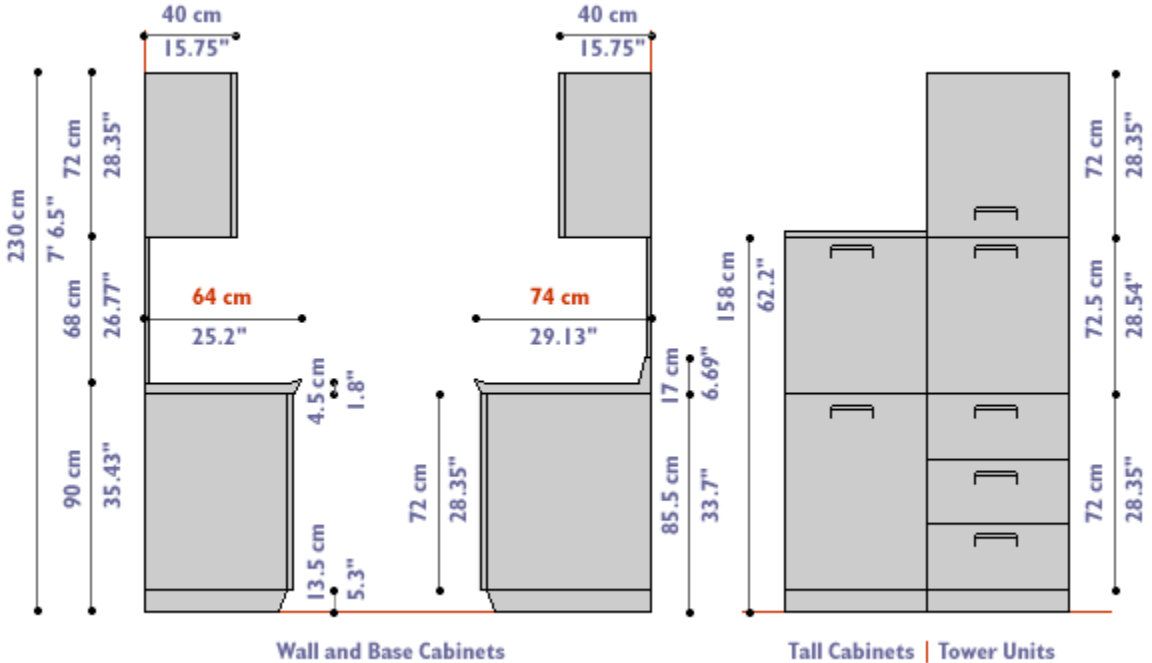

# Bed Dimension

# Rectangular Dining Table Size

You can use the rectangular dining table dimensions for the width and length of an oval dining table.

# Wardrobe Dimension

# Kitchen

Correct Design of Cabinet Bases for Convenient Cleaning and Working (>8cm)

Pull Out Worktop for Use when Seated

Normal Table Height of 85 cm Lies Between the Best Height for Baking and Dish Washing