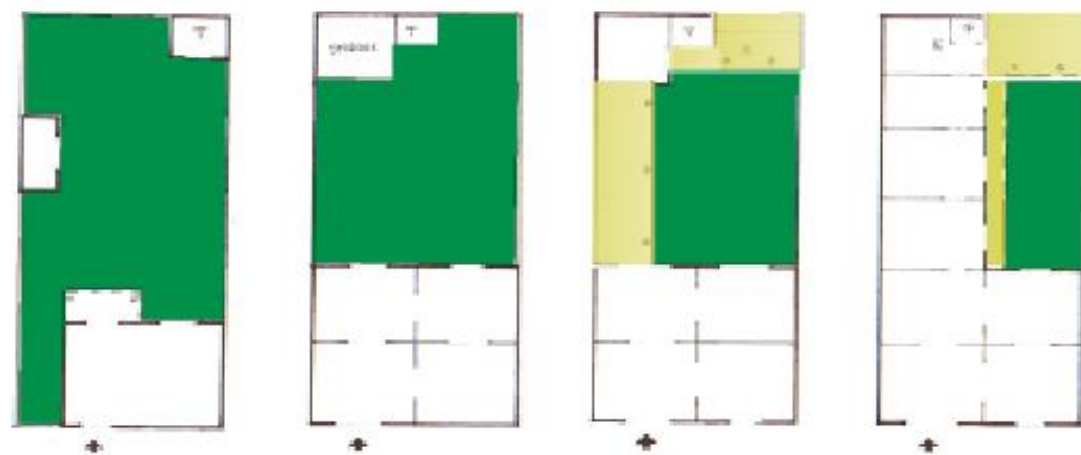

**Late
Shophouse style**
1900–1940

**Second
Transitional
Shophouse style**

**Art Deco
Shophouse style**
1930–1960

**Modern
Shophouse style**
1950–1960

First Period: From bohío to courtyard-house

16th Century

Bohío

Parting-walls

Shed wing

Courtyard

2nd Period: Towards a local-adapted house Plot type 2: Square and wide rectangular

End 17th Century → 19th Century

Covered Balconies Porticoes, long Balconies Louvers and Tinted Glass